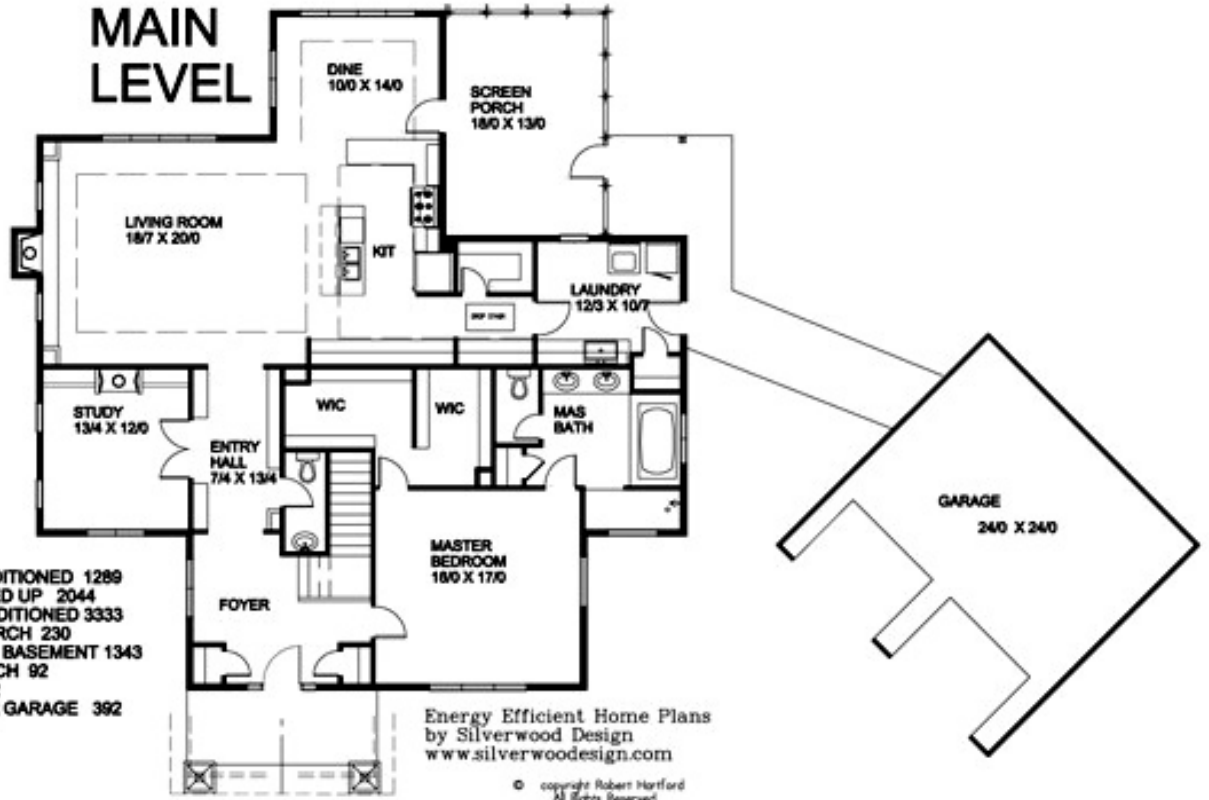

MAIN LEVEL

DOWN CONDITIONED 1289
 CONDITIONED UP 2044
 TOTAL CONDITIONED 3333
 SCREEN PORCH 230
 UNFINISHED BASEMENT 1343
 FRONT PORCH 92
 GARAGE 672
 UNFIN OVER GARAGE 392
 DECK 119

Energy Efficient Home Plans
 by Silverwood Design
www.silverwoodesign.com