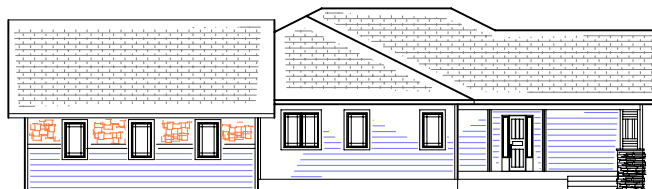

© copyright Robert Hartford
 All Rights Reserved
 2009

WEST

EAST

NORTH

2508 SQ. FT. CONDITIONED

672 SQ. FT. GARAGE

252 SQ. FT. SCREEN PORCH

192 SQ. FT. DECK

392 STORAGE OVER GARAGE

SOUTH