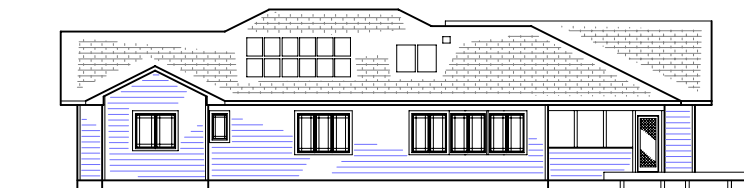

© copyright Robert Hartford
 All Rights Reserved
 2009

WEST

EAST

NORTH

2508 SQ. FT. CONDITIONED

672 SQ. FT. GARAGE

252 SQ. FT. SCREEN PORCH

192 SQ. FT. DECK

392 STORAGE OVER GARAGE

SOUTH