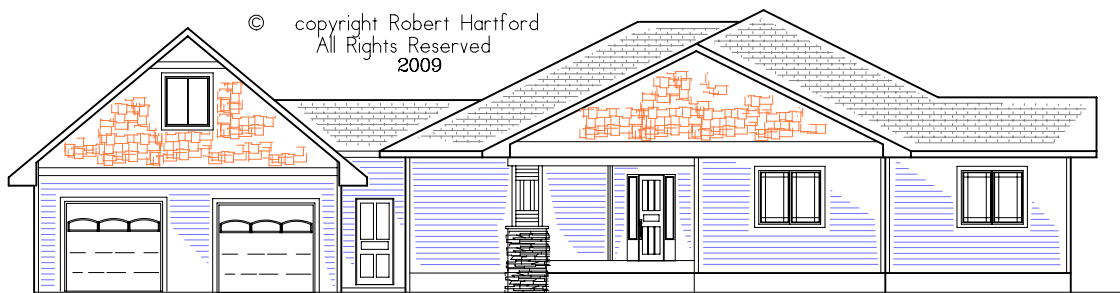

© copyright Robert Hartford
 All Rights Reserved
 2009

WEST

EAST

NORTH

2508 SQ. FT. CONDITIONED

672 SQ. FT. GARAGE

252 SQ. FT. SCREEN PORCH

192 SQ. FT. DECK

392 STORAGE OVER GARAGE

SOUTH