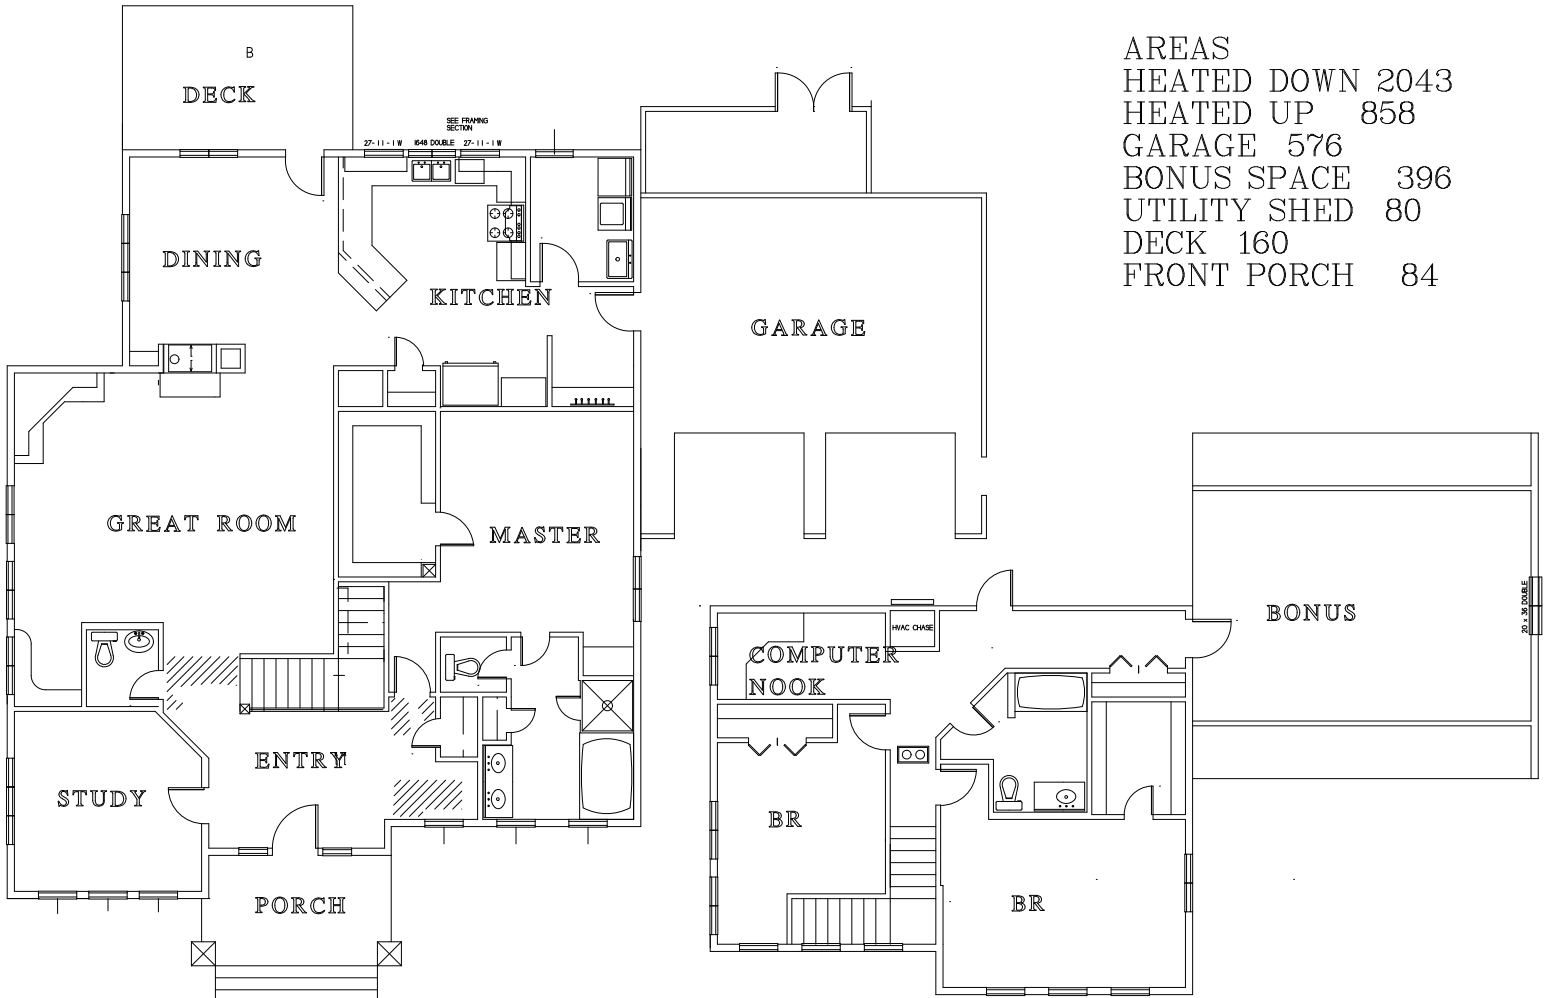

EAST
LOT 01 BINGHAM RIDGE

NORTH

SOUTH

WEST

AREAS	
HEATED DOWN	2043
HEATED UP	858
GARAGE	576
BONUS SPACE	396
UTILITY SHED	80
DECK	160
FRONT PORCH	84