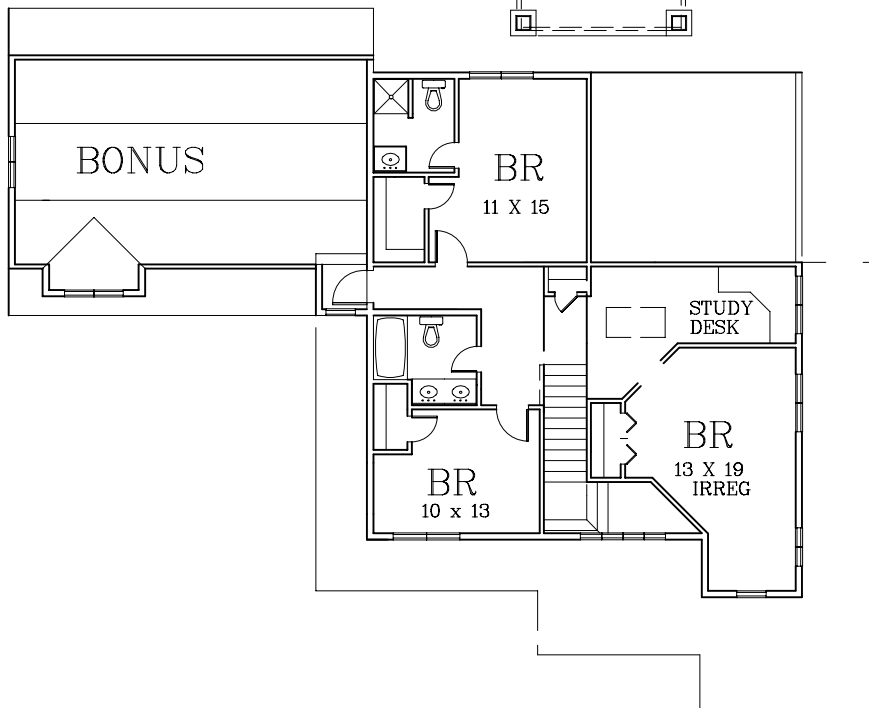

Plan 2921

Energy Efficient Home Plans
 by Silverwood Design
www.silverwooddesign.com

© copyright Robert Hartford
 All Rights Reserved

HEATED 2921
 DOWN 1889
 UP 1031
 GARAGE 576
 BONUS 492
 DECK 182
 PORCH 240