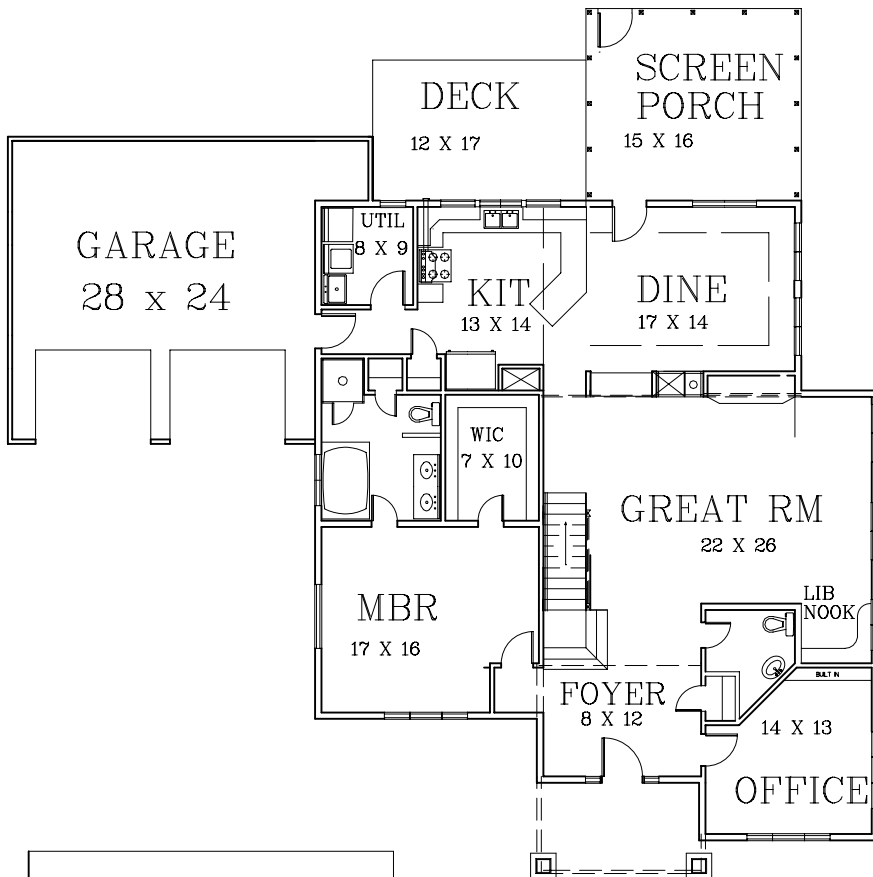

Plan 2921

Energy Efficient Home Plans
 by Silverwood Design
www.silverwooddesign.com

© copyright Robert Hartford
 All Rights Reserved

HEATED 2921
 DOWN 1889
 UP 1031
 GARAGE 576
 BONUS 492
 DECK 182
 PORCH 240